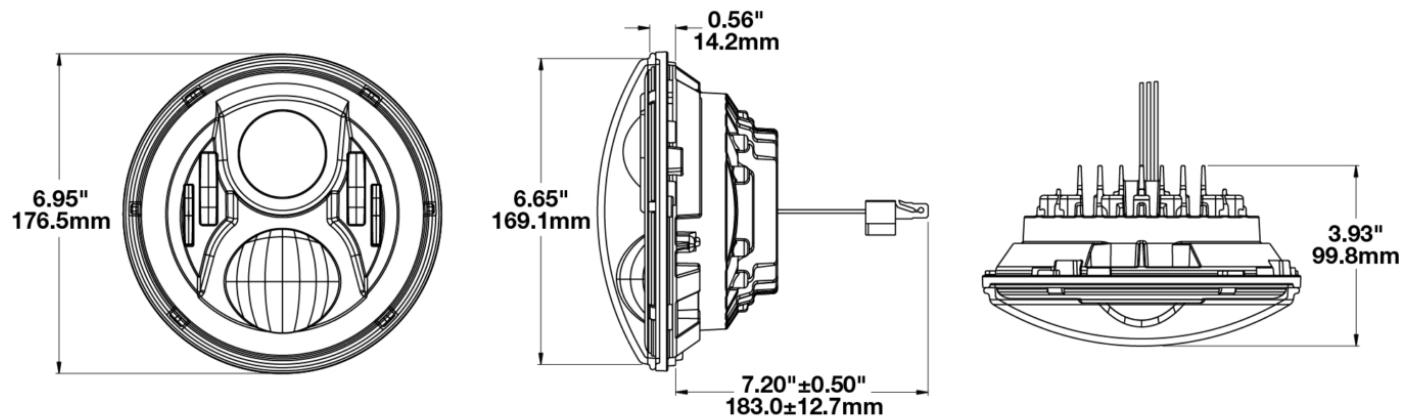

LED Headlights - Model 8700 EVO 2 PRO

PRODUCT INFORMATION

Description	12-24V ECE RHT High & Low Beam Headlight with DRL & Chrome Inner Bezel - Single Light
Height	176.53 mm / 6.95 in
Width	176.53 mm / 6.95 in
Depth	99.82 mm / 3.93 in
Shape	Round
Outer Lens Material	Polycarbonate
Outer Lens Color	Clear
Housing Material	Aluminum
Housing Color	Gray
Bezel Color	Chrome
Retrofits	2D1 "PAR56" or 7" Round Headlights
Minimum Operating Temperature	-40 °C / -40 °F
Maximum Operating Temperature	65 °C / 149 °F
Connector or Wiring	H4
Mating Connector	H4 AMP#172615-2
Product Weight	2.31 lbs / 1.05 kgs
Shipping Weight	3.35 lbs / 1.52 kgs

PRODUCT DIMENSIONS

ELECTRICAL SPECIFICATIONS

Input Voltage	12-24V DC
Operating Voltage	9-32V DC
Transient Spike Protection	150V Peak @ 1 HZ-100 Pulses
Black Wire	Ground
Yellow Wire	Low Beam
White Wire	High Beam
Red Wire	Front Position
Blue Wire	DRL
Current Draw	3.60A @ 12V DC (High Beam) 2.00A @ 12V DC (Low Beam) 1.80A @ 24V DC (High Beam) 1.10A @ 24V DC (Low Beam) 1.60A @ 12V DC (DRL) 0.80A @ 24V DC (DRL) 0.16A @ 12V DC (Front Position) 0.10A @ 24V DC (Front Position)

Buy America Standards	ECE Reg 10
ECE Reg 112	ECE Reg 7
ECE Reg 87	Eco Friendly
IEC IP67	

PHOTOMETRIC SPECIFICATIONS

Raw Lumen Output	4,170 (High Beam); 2,340 (Low Beam)
Effective Lumen Output	1,340 (High Beam); 694 (Low Beam)
Candela Output	84,700 (High Beam); 30,600 (Low Beam)
Nominal LED Color Temperature	5000 K
Beam Pattern(s)	Forward Lighting - Daytime Running Light Forward Lighting - High Beam (ECE) Forward Lighting - Low Beam (ECE Right Hand) Signalization - Front Position