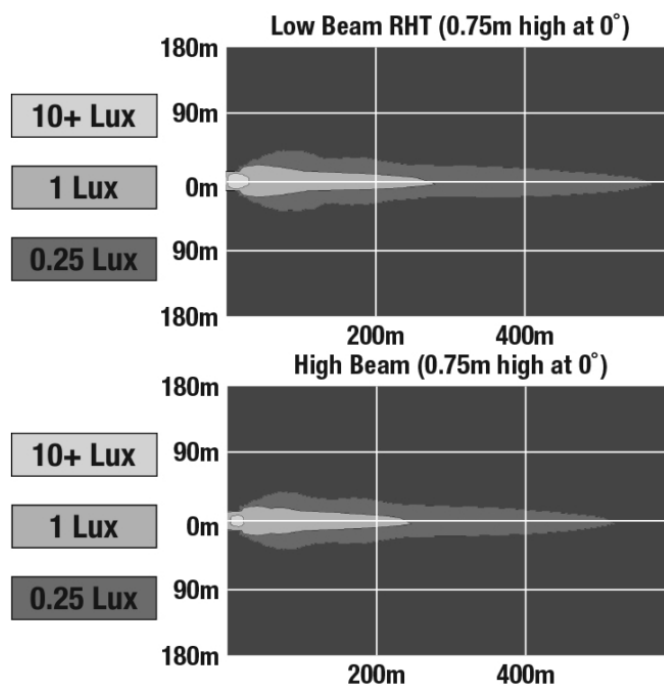

LED Headlights - Model 8700 EVO 2 PRO

PRODUCT INFORMATION

Description	12-24V ECE RHT High & Low Beam Headlight with DRL & Chrome Inner Bezel - Single Light
Height	176.53 mm / 6.95 in
Width	176.53 mm / 6.95 in
Depth	99.82 mm / 3.93 in
Shape	Round
Outer Lens Material	Polycarbonate
Outer Lens Color	Clear
Housing Material	Aluminum
Housing Color	Gray
Bezel Color	Chrome
Retrofits	2D1 "PAR56" or 7" Round Headlights
Minimum Operating Temperature	-40 °C / -40 °F
Maximum Operating Temperature	65 °C / 149 °F
Connector or Wiring	H4
Mating Connector	H4 AMP#172615-2
Product Weight	2.31 lbs / 1.05 kgs
Shipping Weight	3.35 lbs / 1.52 kgs

PRODUCT DIMENSIONS

ELECTRICAL SPECIFICATIONS

Input Voltage	12-24V DC
Operating Voltage	9-32V DC
Transient Spike Protection	150V Peak @ 1 HZ-100 Pulses
Black Wire	Ground
Yellow Wire	Low Beam
White Wire	High Beam
Red Wire	Front Position
Blue Wire	DRL
Current Draw	3.60A @ 12V DC (High Beam) 2.00A @ 12V DC (Low Beam) 1.80A @ 24V DC (High Beam) 1.10A @ 24V DC (Low Beam) 1.60A @ 12V DC (DRL) 0.80A @ 24V DC (DRL) 0.16A @ 12V DC (Front Position) 0.10A @ 24V DC (Front Position)

Buy America Standards	ECE Reg 10
ECE Reg 112	ECE Reg 7
ECE Reg 87	Eco Friendly
IEC IP67	

PHOTOMETRIC SPECIFICATIONS

Raw Lumen Output	4,170 (High Beam); 2,340 (Low Beam)
Effective Lumen Output	1,340 (High Beam); 694 (Low Beam)
Candela Output	84,700 (High Beam); 30,600 (Low Beam)
Nominal LED Color Temperature	5000 K
Beam Pattern(s)	Forward Lighting - Daytime Running Light Forward Lighting - High Beam (ECE) Forward Lighting - Low Beam (ECE Right Hand) Signalization - Front Position